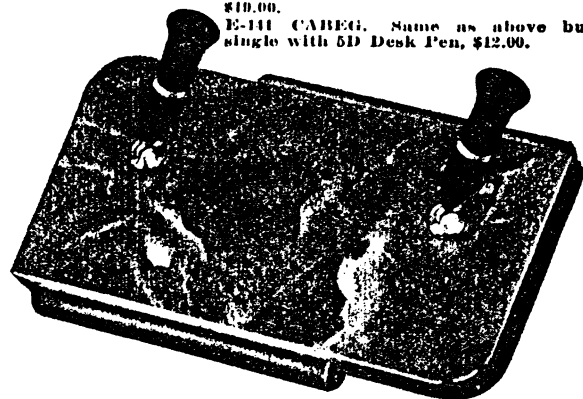

No. D-142 CABIG. Double silver mirror base with grooved chromium feet. Size 6"x3"x1" high. D-142 with two No. 5DX Desk Pens, $10.00.